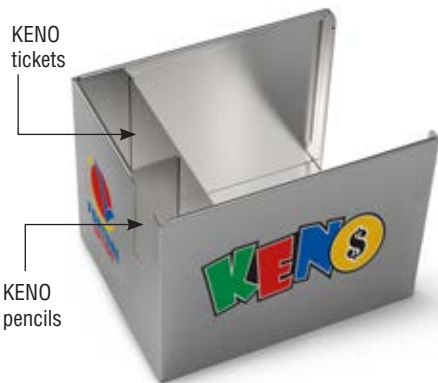

KENO pencils

Cocktail napkin & KENO holder

KENO tickets