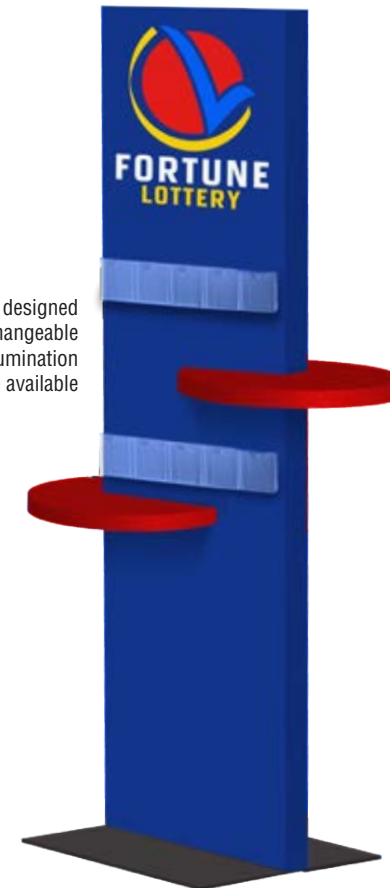

- Bright, durable construction
- Neon and LED illuminated signs
- Print, wood and plastic non-illuminated signs
- Window, wall and counter-top signage

Animated backlit sign fits around ticket scanner

Color-changing animated LED circle sign

Million/Billion module A CM Global Exclusive!

Update your existing signs

Set B or M on sign or remote

CUSTOM LED SIGNS • NEON SIGNS • SPECIALTY SIGNS • KIOSKS

Neon

Neon

Neon-Look LED sign

Custom shaped LED sign

Illuminated menu board

Custom designed kiosks with changeable graphics, illumination & signage available

KENO Enhancers

Custom signs with your KENO logo

Check presenter with KENO pockets

Table top charging station with KENO instructions on back

WINDOW SIGNS • TABLE TOP ADVERTISING • WAITSTAFF TOOLS

A sign is all it takes to let everyone know they can play KENO here! Make it easy to play with ticket and instruction holders.

KENO ticket, instruction and pencil holder