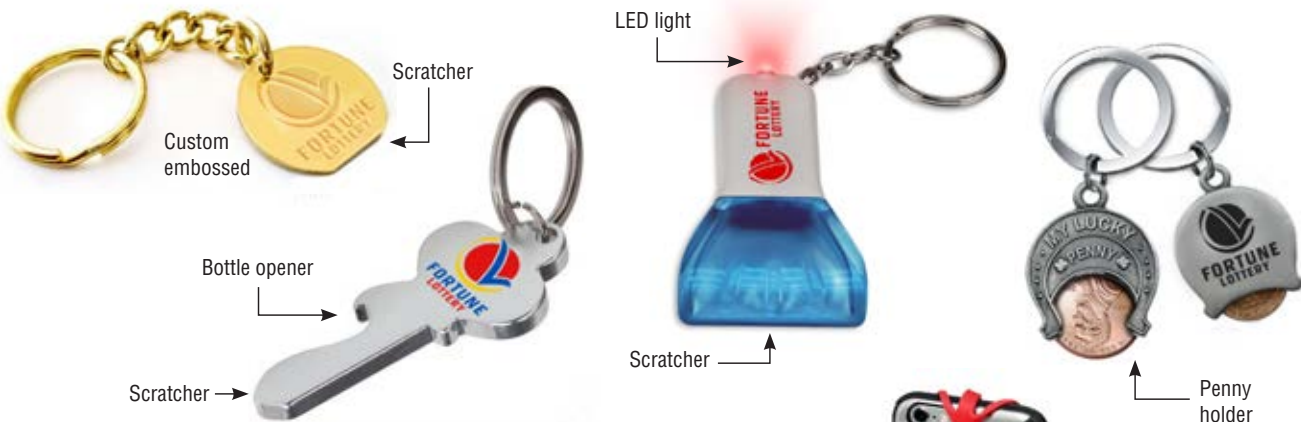

Promotions

SCRATCHERS • PHONE ACCESSORIES • LIP BALM • AND MORE!

- Gain attention with consumer giveaways
- Custom products for everyday consumer use
- Functional promotions keep your brand visible
- We can source ANY item!